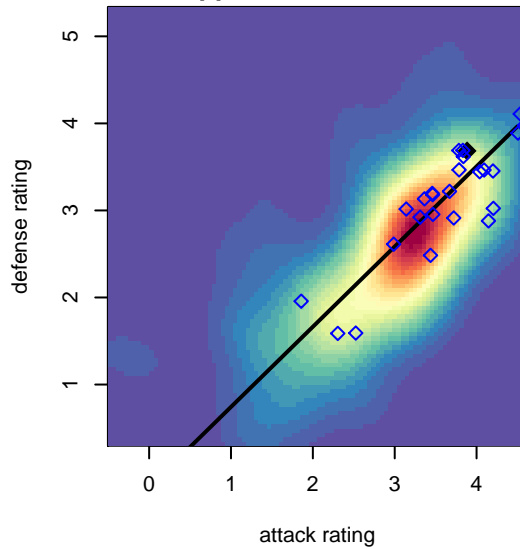

**attack and defense rating
relative to others at age
and all opponents in last 13 months**