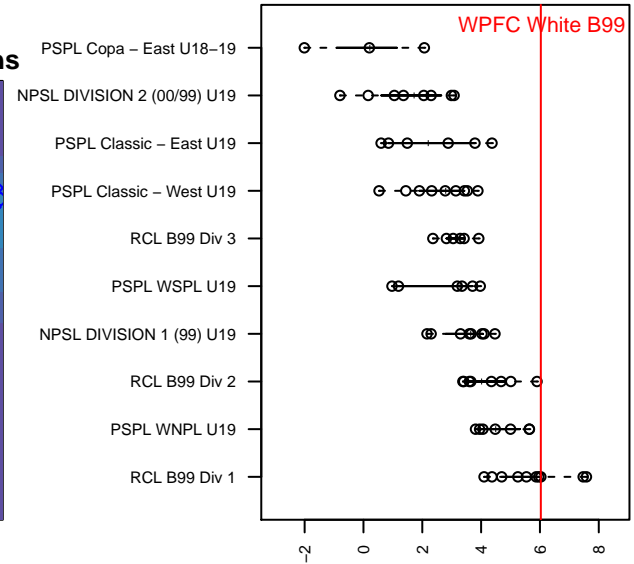

**attack and defense rating
relative to others at age
and all opponents in last 13 months**