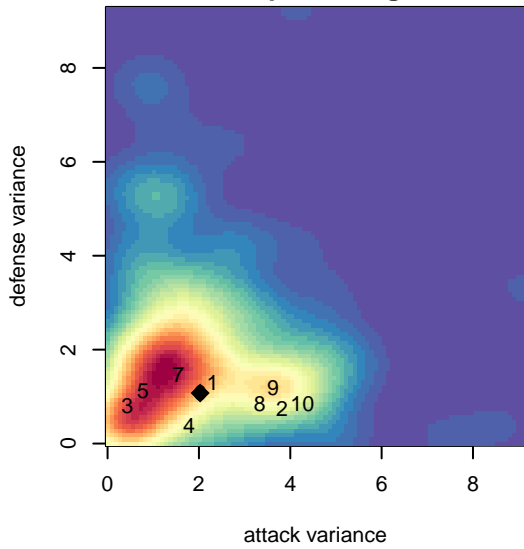

WPFC White B99

Washington Premier FC
 Tacoma, WA
 B99 total strength=1892
 attack=48.62 defense=39.8
 fall league = RCL B99 Div 1
 notes= Tanzer 2017

alt names used:
 WASHINGTON PREMIER FC B99 WHITE (WA
 WPFC B99 White – Tanzer
 WPFC B99 White B
 32 WPFC B99 White – Tanzer
 WASHINGTON PREMIER FC B99 WHITE
 WPFC B99 White B
 WPFC B99 White Tanzer

WPFC White B99
 Dots are actual minus expected GF (blue circles) and GA (red triangles).
 Blue line is smoothed change in attack strength. Red is smoothed change in defense strength.

**attack and defense variance (black dot)
relative to other teams
and top 10 in region**