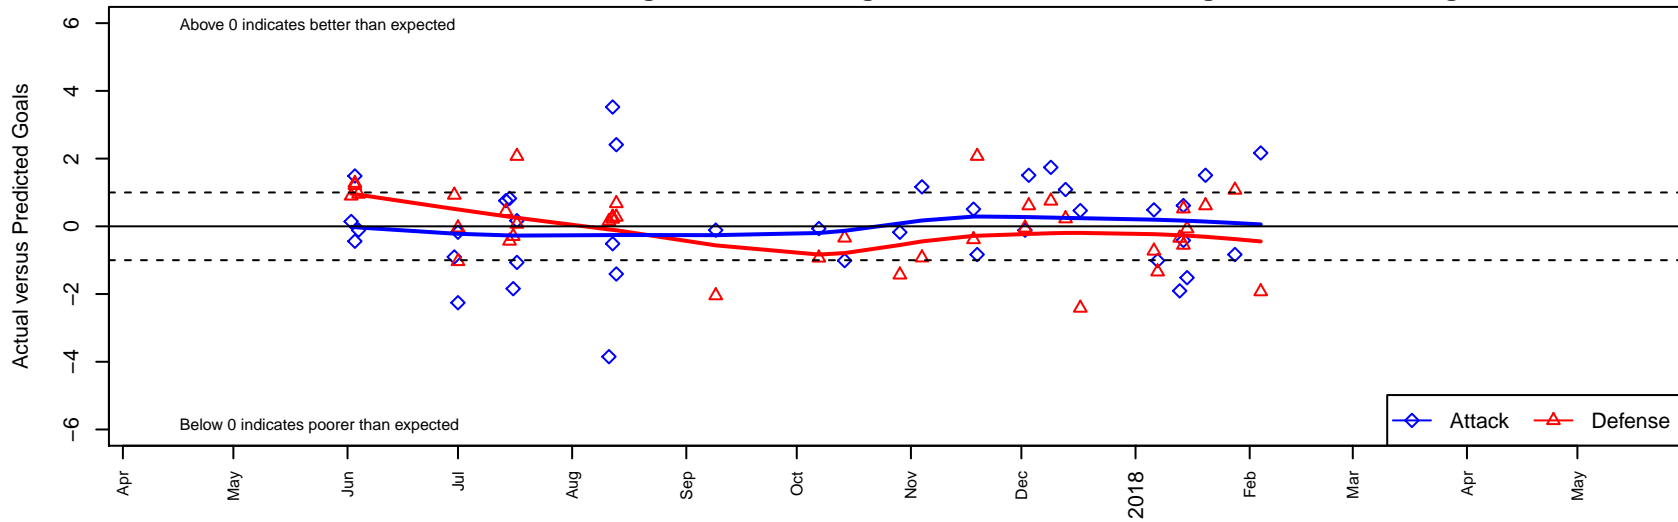

WPFC White B99

Washington Premier FC
 Tacoma, WA
 B99 total strength=1892
 attack=48.62 defense=39.8
 fall league = RCL B99 Div 1
 notes= Tanzer 2017

alt names used:
 WASHINGTON PREMIER FC B99 WHITE (WA
 WPFC B99 White – Tanzer
 WPFC B99 White B
 32 WPFC B99 White – Tanzer
 WASHINGTON PREMIER FC B99 WHITE
 WPFC B99 White B
 WPFC B99 White Tanzer

WPFC White B99
 Dots are actual minus expected GF (blue circles) and GA (red triangles).
 Blue line is smoothed change in attack strength. Red is smoothed change in defense strength.

**attack and defense variance (black dot)
relative to other teams
and top 10 in region**