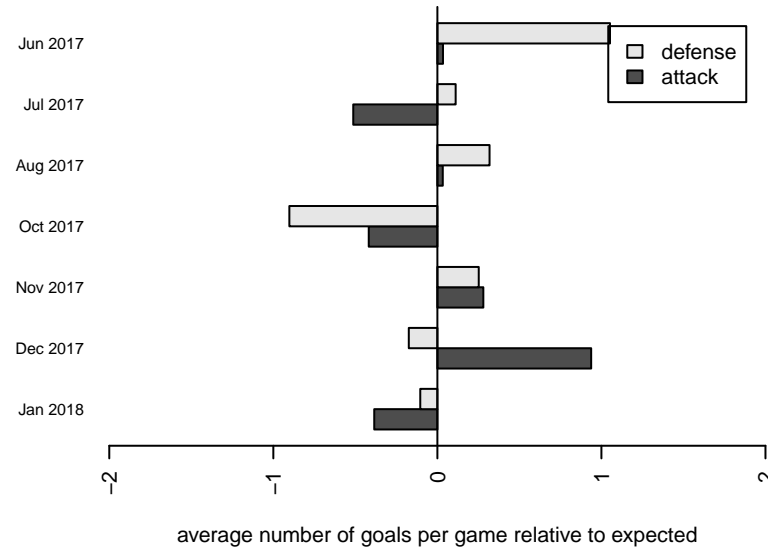

Performance relative to 13 month average